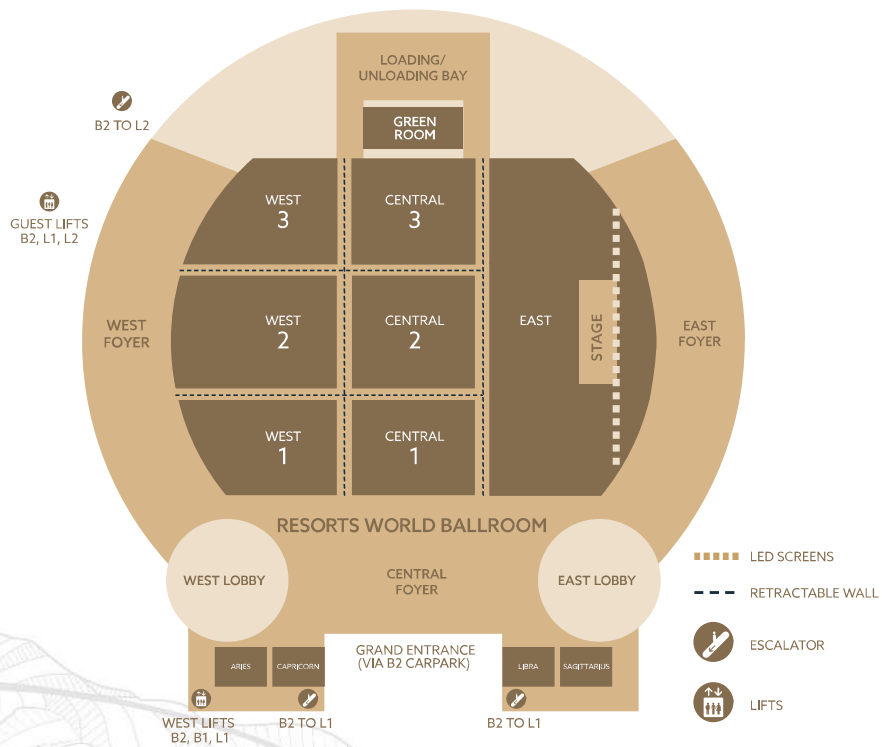

# RESORTS WORLD BALLROOM

Up to 6,000 seating capacity & 270° projection

RESORTS WORLD™ SENTOSA

# RESORTS WORLD BALLROOM

	Area (sqm)	Height (m)	Seating Capacity (No. of People)		
			Banquet* (with stage)	Theatre (with stage)	Classroom (with stage)
Resorts World Ballroom	6,000	9-11	1,960	3,620	1,788
West Ballroom	1,968	9-11	720	1,120	532
West Ballroom 1	549	9-11	180	340	162
West Ballroom 2	806	9-11	300	504	216
West Ballroom 3	613	9-11	210	310	166
Central Ballroom 1	433	9-11	150	210	96
Central Ballroom 2	546	9-11	200	300	144
East Ballroom	1,968	9-11	280	600	240
Central + West Ballroom	3,715	9-11	1,240	2,320	1,080
Central + East Ballroom	3,715	9-11	1,080	1,980	960
Aries	71	3.5-4	20	40	18
Capricorn	78	3.5-4	20	40	18
Libra	66	3.5-4	20	40	18
Sagittarius (VIP Room)	68	3.5-4	20	32	12
Resorts World Ballroom Foyer (consists of East, Central & West Foyer)	2,778	7-11	1,200 (Standing Cocktail Capacity)		

# LEVEL 1 FUNCTION ROOMS

2,800sqm of meeting space & 21 modular function rooms

RESORTS WORLD™ SENTOSA

\*Banquet numbers are based on 10 people per round table