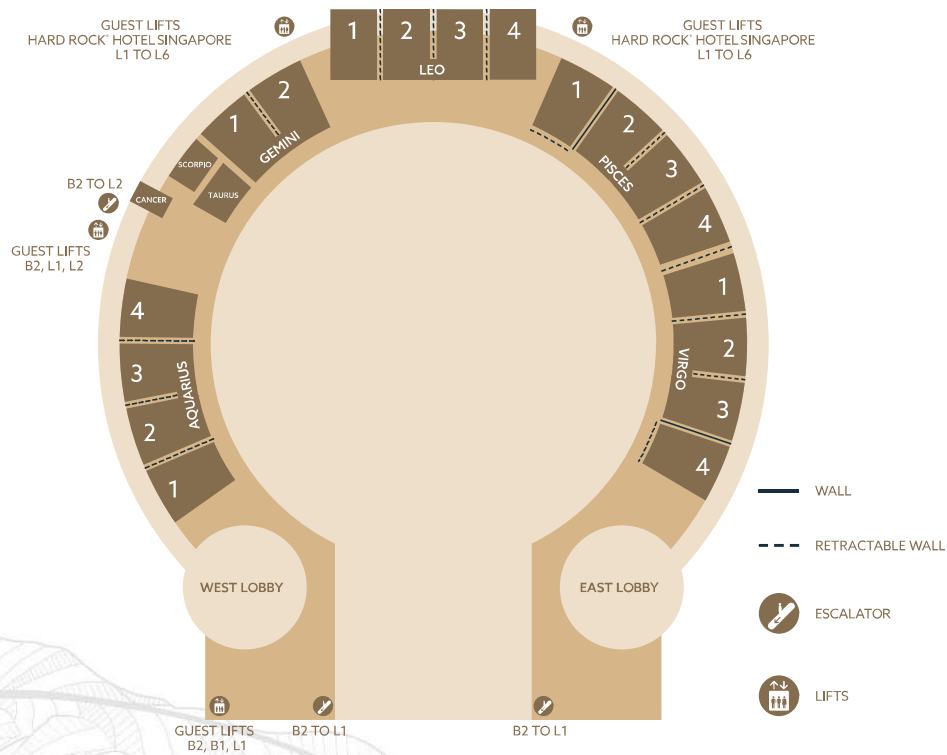

# RESORTS WORLD BALLROOM

Up to 6,000 seating capacity & 270° projection

RESORTS WORLD™ SENTOSA

# RESORTS WORLD BALLROOM

	Area (sqm)	Height (m)	Seating Capacity (No. of People)		
			Banquet* (with stage)	Theatre (with stage)	Classroom (with stage)
Resorts World Ballroom	6,000	9-11	1,960	3,620	1,788
West Ballroom	1,968	9-11	720	1,120	532
West Ballroom 1	549	9-11	180	340	162
West Ballroom 2	806	9-11	300	504	216
West Ballroom 3	613	9-11	210	310	166
Central Ballroom 1	433	9-11	150	210	96
Central Ballroom 2	546	9-11	200	300	144
East Ballroom	1,968	9-11	280	600	240
Central + West Ballroom	3,715	9-11	1,240	2,320	1,080
Central + East Ballroom	3,715	9-11	1,080	1,980	960
Aries	71	3.5-4	20	40	18
Capricorn	78	3.5-4	20	40	18
Libra	66	3.5-4	20	40	18
Sagittarius (VIP Room)	68	3.5-4	20	32	12
Resorts World Ballroom Foyer (consists of East, Central & West Foyer)	2,778	7-11	1,200 (Standing Cocktail Capacity)		

# LEVEL 1 FUNCTION ROOMS

2,800sqm of meeting space & 21 modular function rooms

RESORTS WORLD™ SENTOSA

# LEVEL 1 FUNCTION ROOMS

	Area (sqm)	Height (m)	Seating Capacity (No. of People)		
			Banquet*	Theatre	Classroom
Aquarius 1	129	3.5	60	72	30
Aquarius 2	141	3.5	60	72	30
Aquarius 3	135	3.5	60	72	30
Aquarius 4	137	3.5	60	72	30
Aquarius 1-4	542	3.5	260	296	150
Gemini 1	138	3.5	60	72	30
Gemini 2	137	3.5	60	72	30
Gemini 1-2	275	3.5	140	180	70
Leo 1	180	3.5	90	126	48
Leo 2	132	3.5	60	84	36
Leo 3	132	3.5	60	84	36
Leo 4	180	3.5	90	126	48
Leo 1-4	624	3.5	300	420	180
Pisces 1	163	3.5	80	96	48
Pisces 2	140	3.5	60	72	30
Pisces 3	141	3.5	60	72	30
Pisces 4	139	3.5	60	72	30
Pisces 1-4	420	3.5	200	276	110
Virgo 1	138	3.5	60	72	30
Virgo 2	141	3.5	60	72	30
Virgo 3	141	3.5	60	72	30
Virgo 4	163	3.5	80	96	48
Virgo 1-3	420	3.5	200	281	110
Pisces 2-4 + Virgo 1-3	839	3.5	400	540	220
Scorpio	44	3.5	20	24	12
Taurus	68	3.5	30	40	18
Cancer	32	3.5	10	18	8